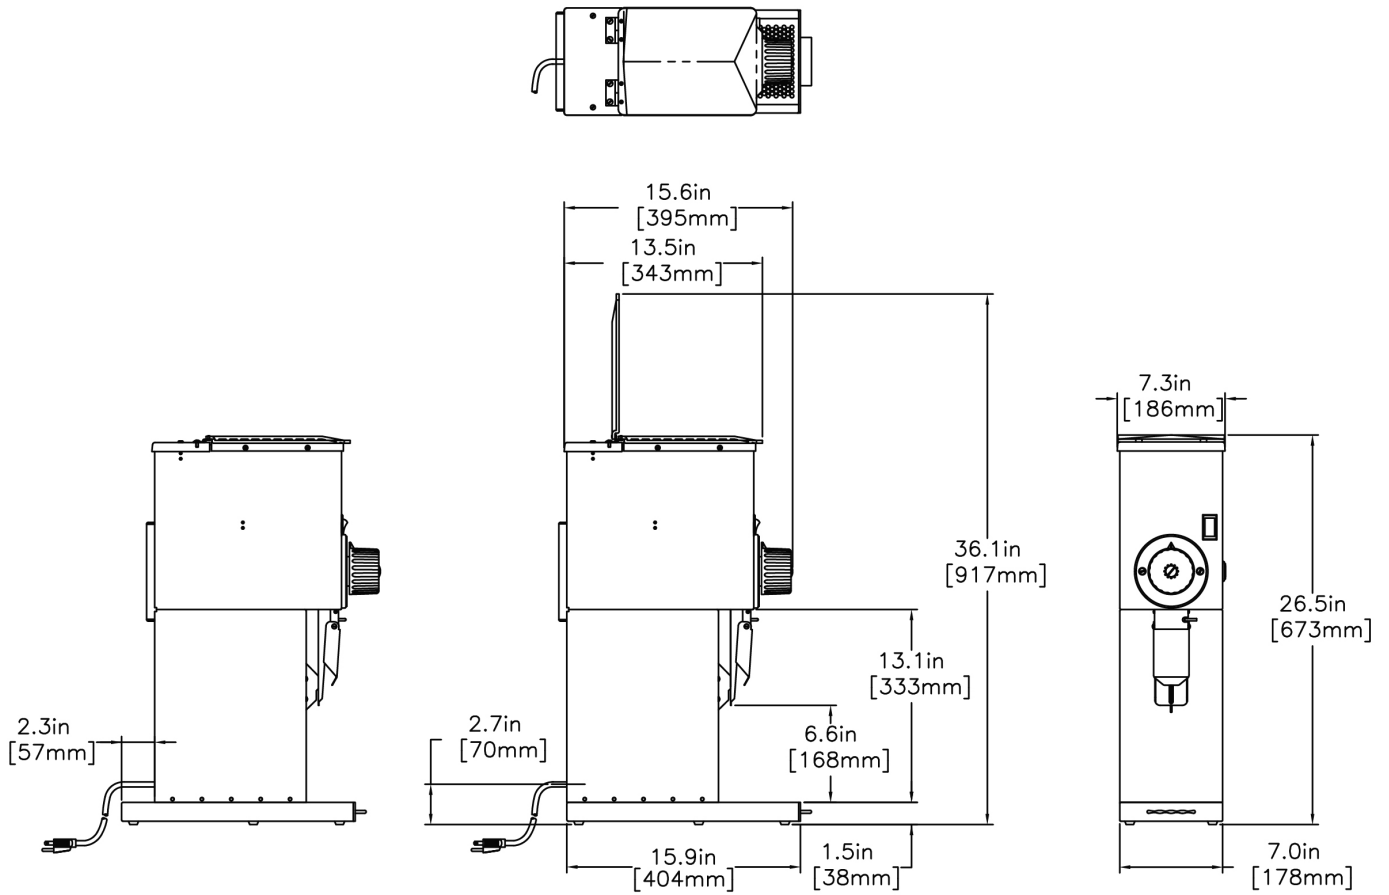

## Specifications

**Product #:** 41900.0000

**Finish:** Silver

**Hoppers:** One

**Hopper Capacity:** 2.00 lbs (0.907 kgs)

Created on:  
11/16/2016

Unit			Shipping					
	Width	Height	Depth	Width	Height	Depth	Weight	Volume
English	7.3 in.	26.5 in.	16.0 in.	-	-	-	59.000 lbs	4.521 ft <sup>3</sup>
Metric	18.5 cm	67.3 cm	40.6 cm	-	-	-	26.762 kgs	0.128 m <sup>3</sup>